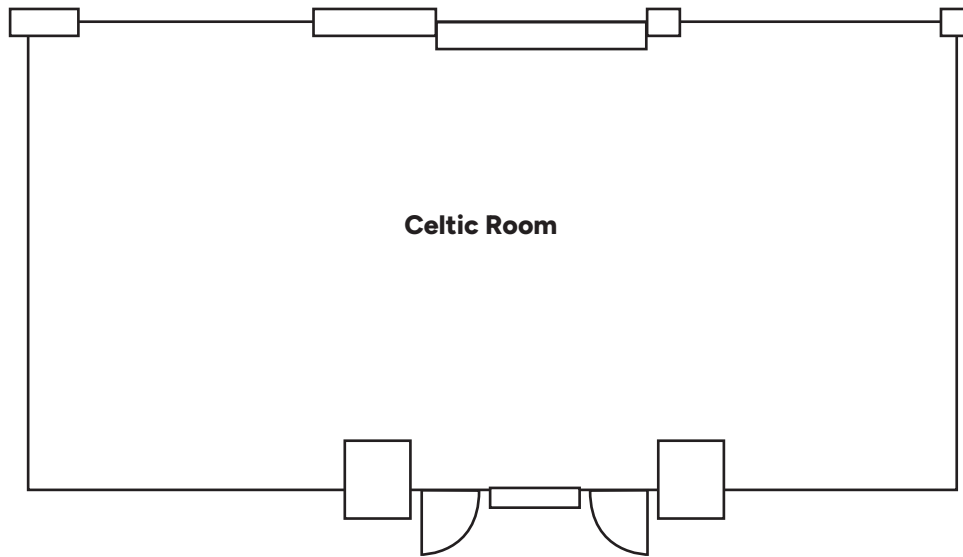

THE SIMON HOTEL SYDNEY

hotel 902-562-6500
reservations 1-800-565-9466

Meeting Facilities

Capacity Chart

Room	Dimensions		Maximum Capacity (number of persons)					
			Reception	Theatre Style	Class Room	Board Room	Round Tables	U Shape
	Dimensions	Area Sq. ft.	Reception	Theatre Style	Class Room	Board Room	Round Tables	U Shape
Celtic Room	53' x 20'	1060	80	90	50	45	64	35
Miller Boardroom	23' x 20'	46e0	—	—	—	12	—	—